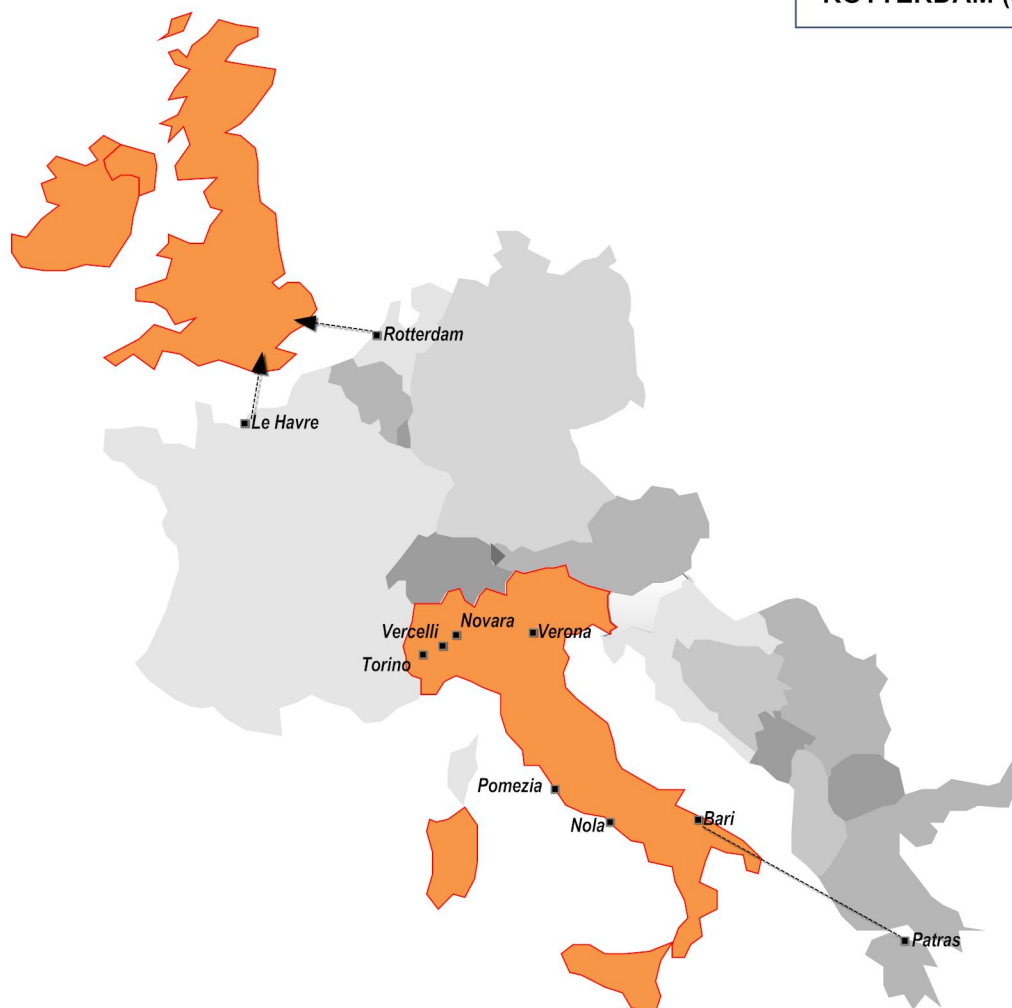

## Traffic Italy - Great Britain and Ireland

[www.cemat.it](http://www.cemat.it)

<b>GREAT BRITAIN</b> <b>SHORT SEA connections via:</b>
LE HAVRE (see France schedule)
ROTTERDAM (see Holland schedule)
<b>IRELAND</b> <b>SHORT SEA connections via:</b>
ROTTERDAM (see Holland schedule)